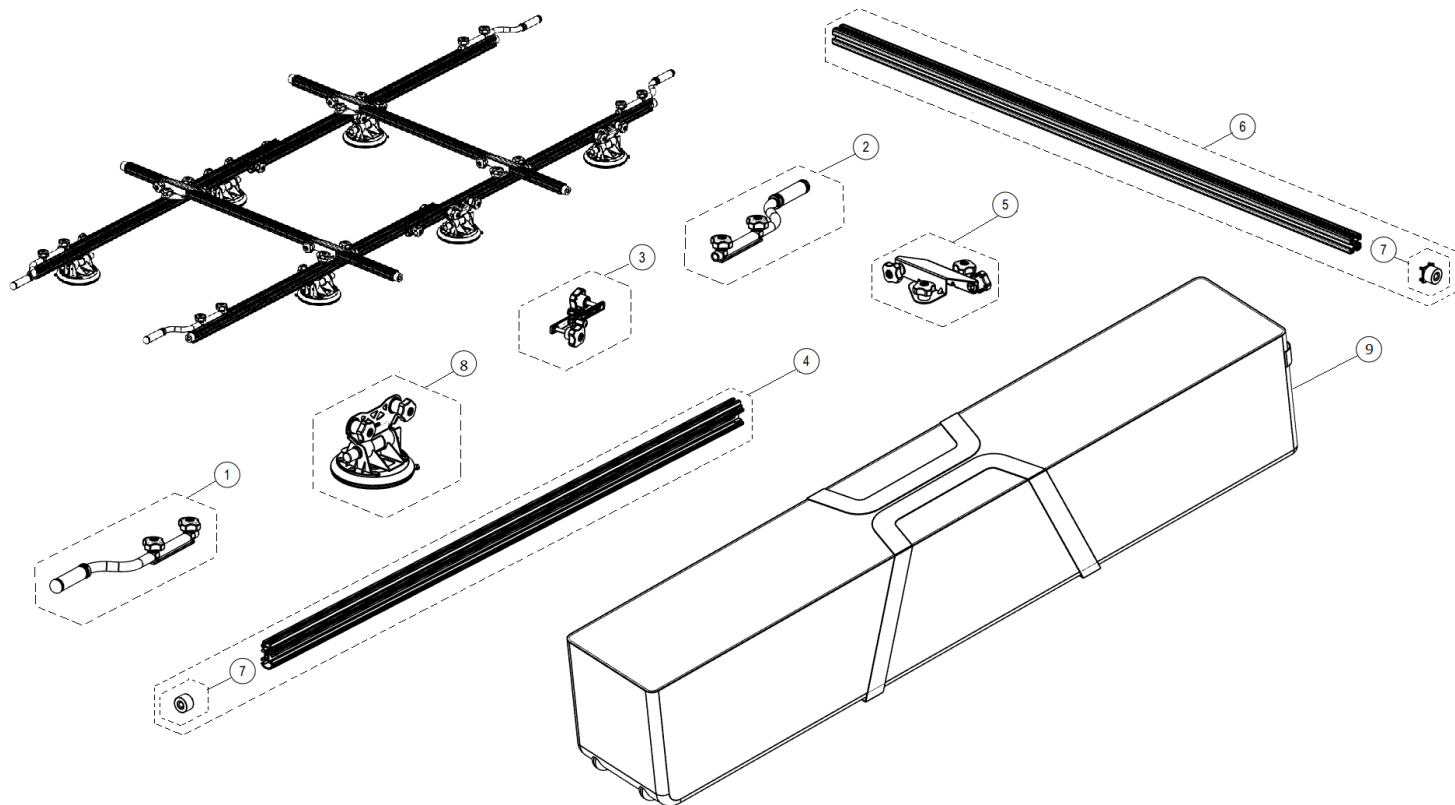

Part-list		ES	EN	Prod.
		GRUPO A	GROUP A	Pag. 2
Prod	ES	EN	From serial num:	
18982	SLAB TRANS HEAVY DUTY N	SLAB TRANS HEAVY DUTY N		

Part-list	ES	EN	Prod.
1	23523 2	CJ.MANGO SLAB TRANS HEAVY DUTTY N LH	HANDLE SLAB TRANS HEAVY DUTTY N LH SET
2	23511 2	CJ.MANGO SLAB TRANS HEAVY DUTTY N RH	HANDLE SLAB TRANS HEAVY DUTTY N RH SET
3	23512 2	CJ.UNION PERF.SLAB TRANS HEAVY DUTTY N	UNION PROF.SLAB TRANS HEAVY DUTTY N SET
4	23513 4	CJ.PERFIL SLAB TRANS HEAVY DUTTY N	PROFILE SLAB TRANS HEAVY DUTTY N
5	23514 4	CJ.SOPORTE ARTICULAR SLAB TRANS HD N	SUPPORT ARTICULAR SLAB TRANS HD N SET
6	23515 2	CJ.PERFIL TRANSVERSAL STHD N	PROFILE TRANSVERSAL STHD N SET
7	23516 8	CJ.TOPE AKCAJ Ø38/8/20	STOP AKCAJ Ø38/8/20 SET
8	18979 6	SUPLEMENTO VENTOSA VACIO SLAB TRANS N	SLAB TRANS HD N SUCTION CUP SET
9	28805 1	REC.MALETA SLAB TRANS HD	CASE SLAB TRANS HD SET